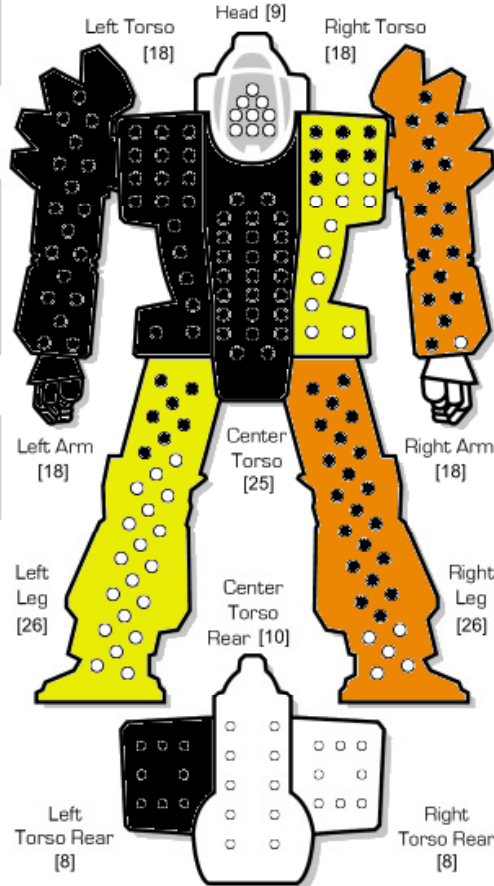

BATTLETECH

'MECH RECORD SHEET

MECH DATA

Type: Sun Cobra 2

Movement Points: Tonnage: 55
 Walking: 6 Tech Base: Clan
 Running: 9 Era: Republic
 Jumping: 0

Weapons & Equipment Inventory (hexes)

Qty	Type	Loc	Ht	Dmg	Min	Sht	Med	Lng
1	Targeting Computer	LT	0					
1	ER PPC	RA	15	15	-	7	14	23
1	ER PPC	LA	15	15	-	7	14	23

Cost: 11,615,700

BV: 3,352

WARRIOR DATA

Name: jymset (Player 2)

Gunnery Skill: 2 Piloting Skill: 5

Hits Taken	1	2	3	4	5	6
Consciousness#	3	5	7	10	11	Dead

RULES LEVELS

Current: Tournament Legal
 Era Specific: Tournament Legal
 Year Specific: Tournament Legal

Armor Factor = 184

ARMOR DIAGRAM

CRITICAL HIT TABLE

Head

- Life Support
- Sensors
- Cockpit
- Endo Steel
- Sensors
- Life Support

Right Arm

- Shoulder
 - Upper Arm Actuator
 - Lower Arm Actuator
 - ER PPC
 - ER PPC
 - Endo Steel
- 1-3
- Roll Again
 - Roll Again
 - Roll Again
 - Roll Again
 - Roll Again
 - Roll Again
- 4-6

Right Torso

- XL Engine
 - XL Engine
 - Double Heat Sink
 - Double Heat Sink
 - Double Heat Sink
 - Double Heat Sink
- 1-3
- Endo Steel
 - Roll Again
 - Roll Again
 - Roll Again
 - Roll Again
 - Roll Again
- 4-6