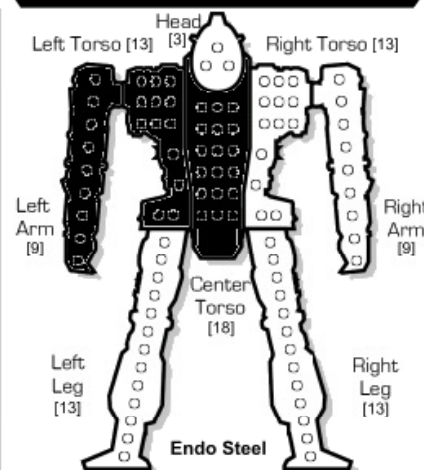

INTERNAL STRUCTURE DIAGRAM

HEAT DATA

Heat Level*	Effects	Heat Sinks: 15 [30] Double
30	Shutdown	○○○○○
28	Ammo Exp. avoid on 8+	○○○○○
26	Shutdown, avoid on 10+	○○○○○
25	-5 Movement Points	○○○○○
24	+4 Modifier to Fire	○○○○○
23	Ammo Exp. avoid on 6+	○○○○○
22	Shutdown, avoid on 8+	○○○○○
20	-4 Movement Points	○○○○○
19	Ammo Exp. avoid on 4+	○○○○○
18	Shutdown, avoid on 6+	○○○○○
17	+3 Modifier to Fire	○○○○○
15	-3 Movement Points	○○○○○
14	Shutdown, avoid on 4+	○○○○○
13	+2 Modifier to Fire	○○○○○
10	-2 Movement Points	○○○○○
8	+1 Modifier to Fire	○○○○○
5	-1 Movement Points	○○○○○

Heat Scale

Overflow 0

30*
29
28*
27
26*
25*
24*
23*
22*
21
20*
19*
18*
17*
16
15*
14*
13*
12
11
10*
9
8*
7
6
5*
4
3
2
1